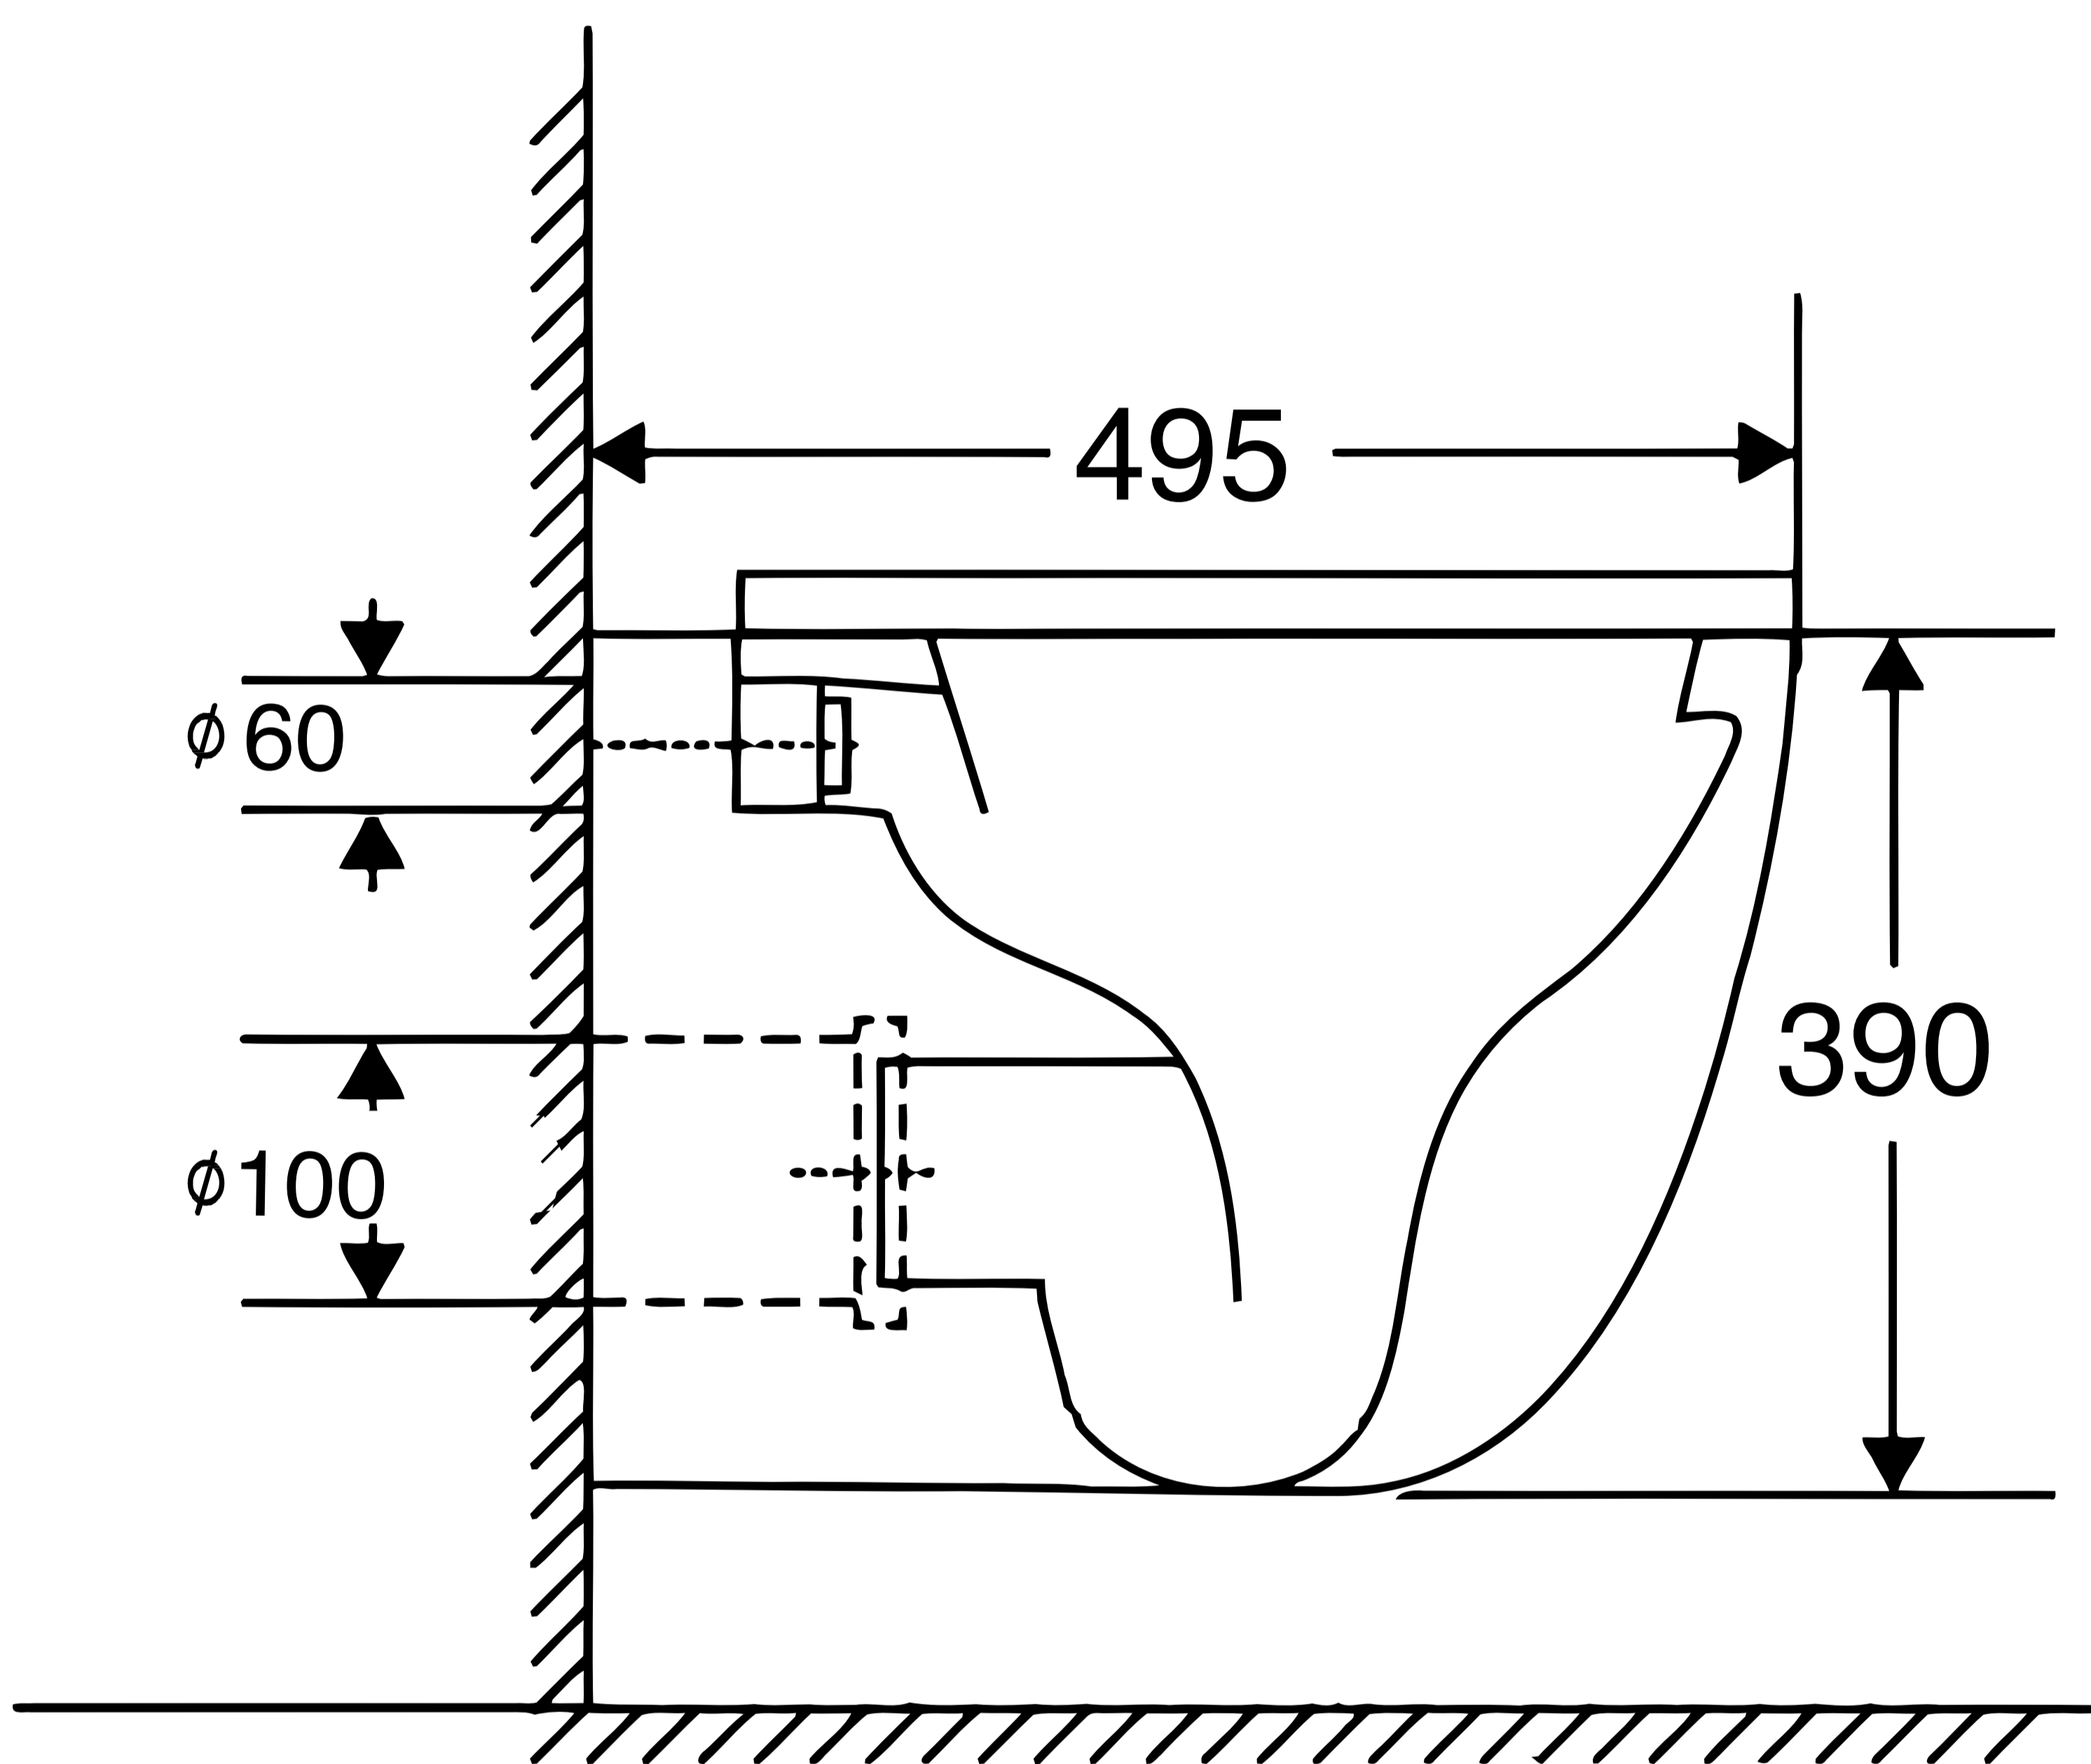

Swirl Flushing Wall Hung WC

Product Code : 1852

Technical Drawing

All dimension are in **mm**