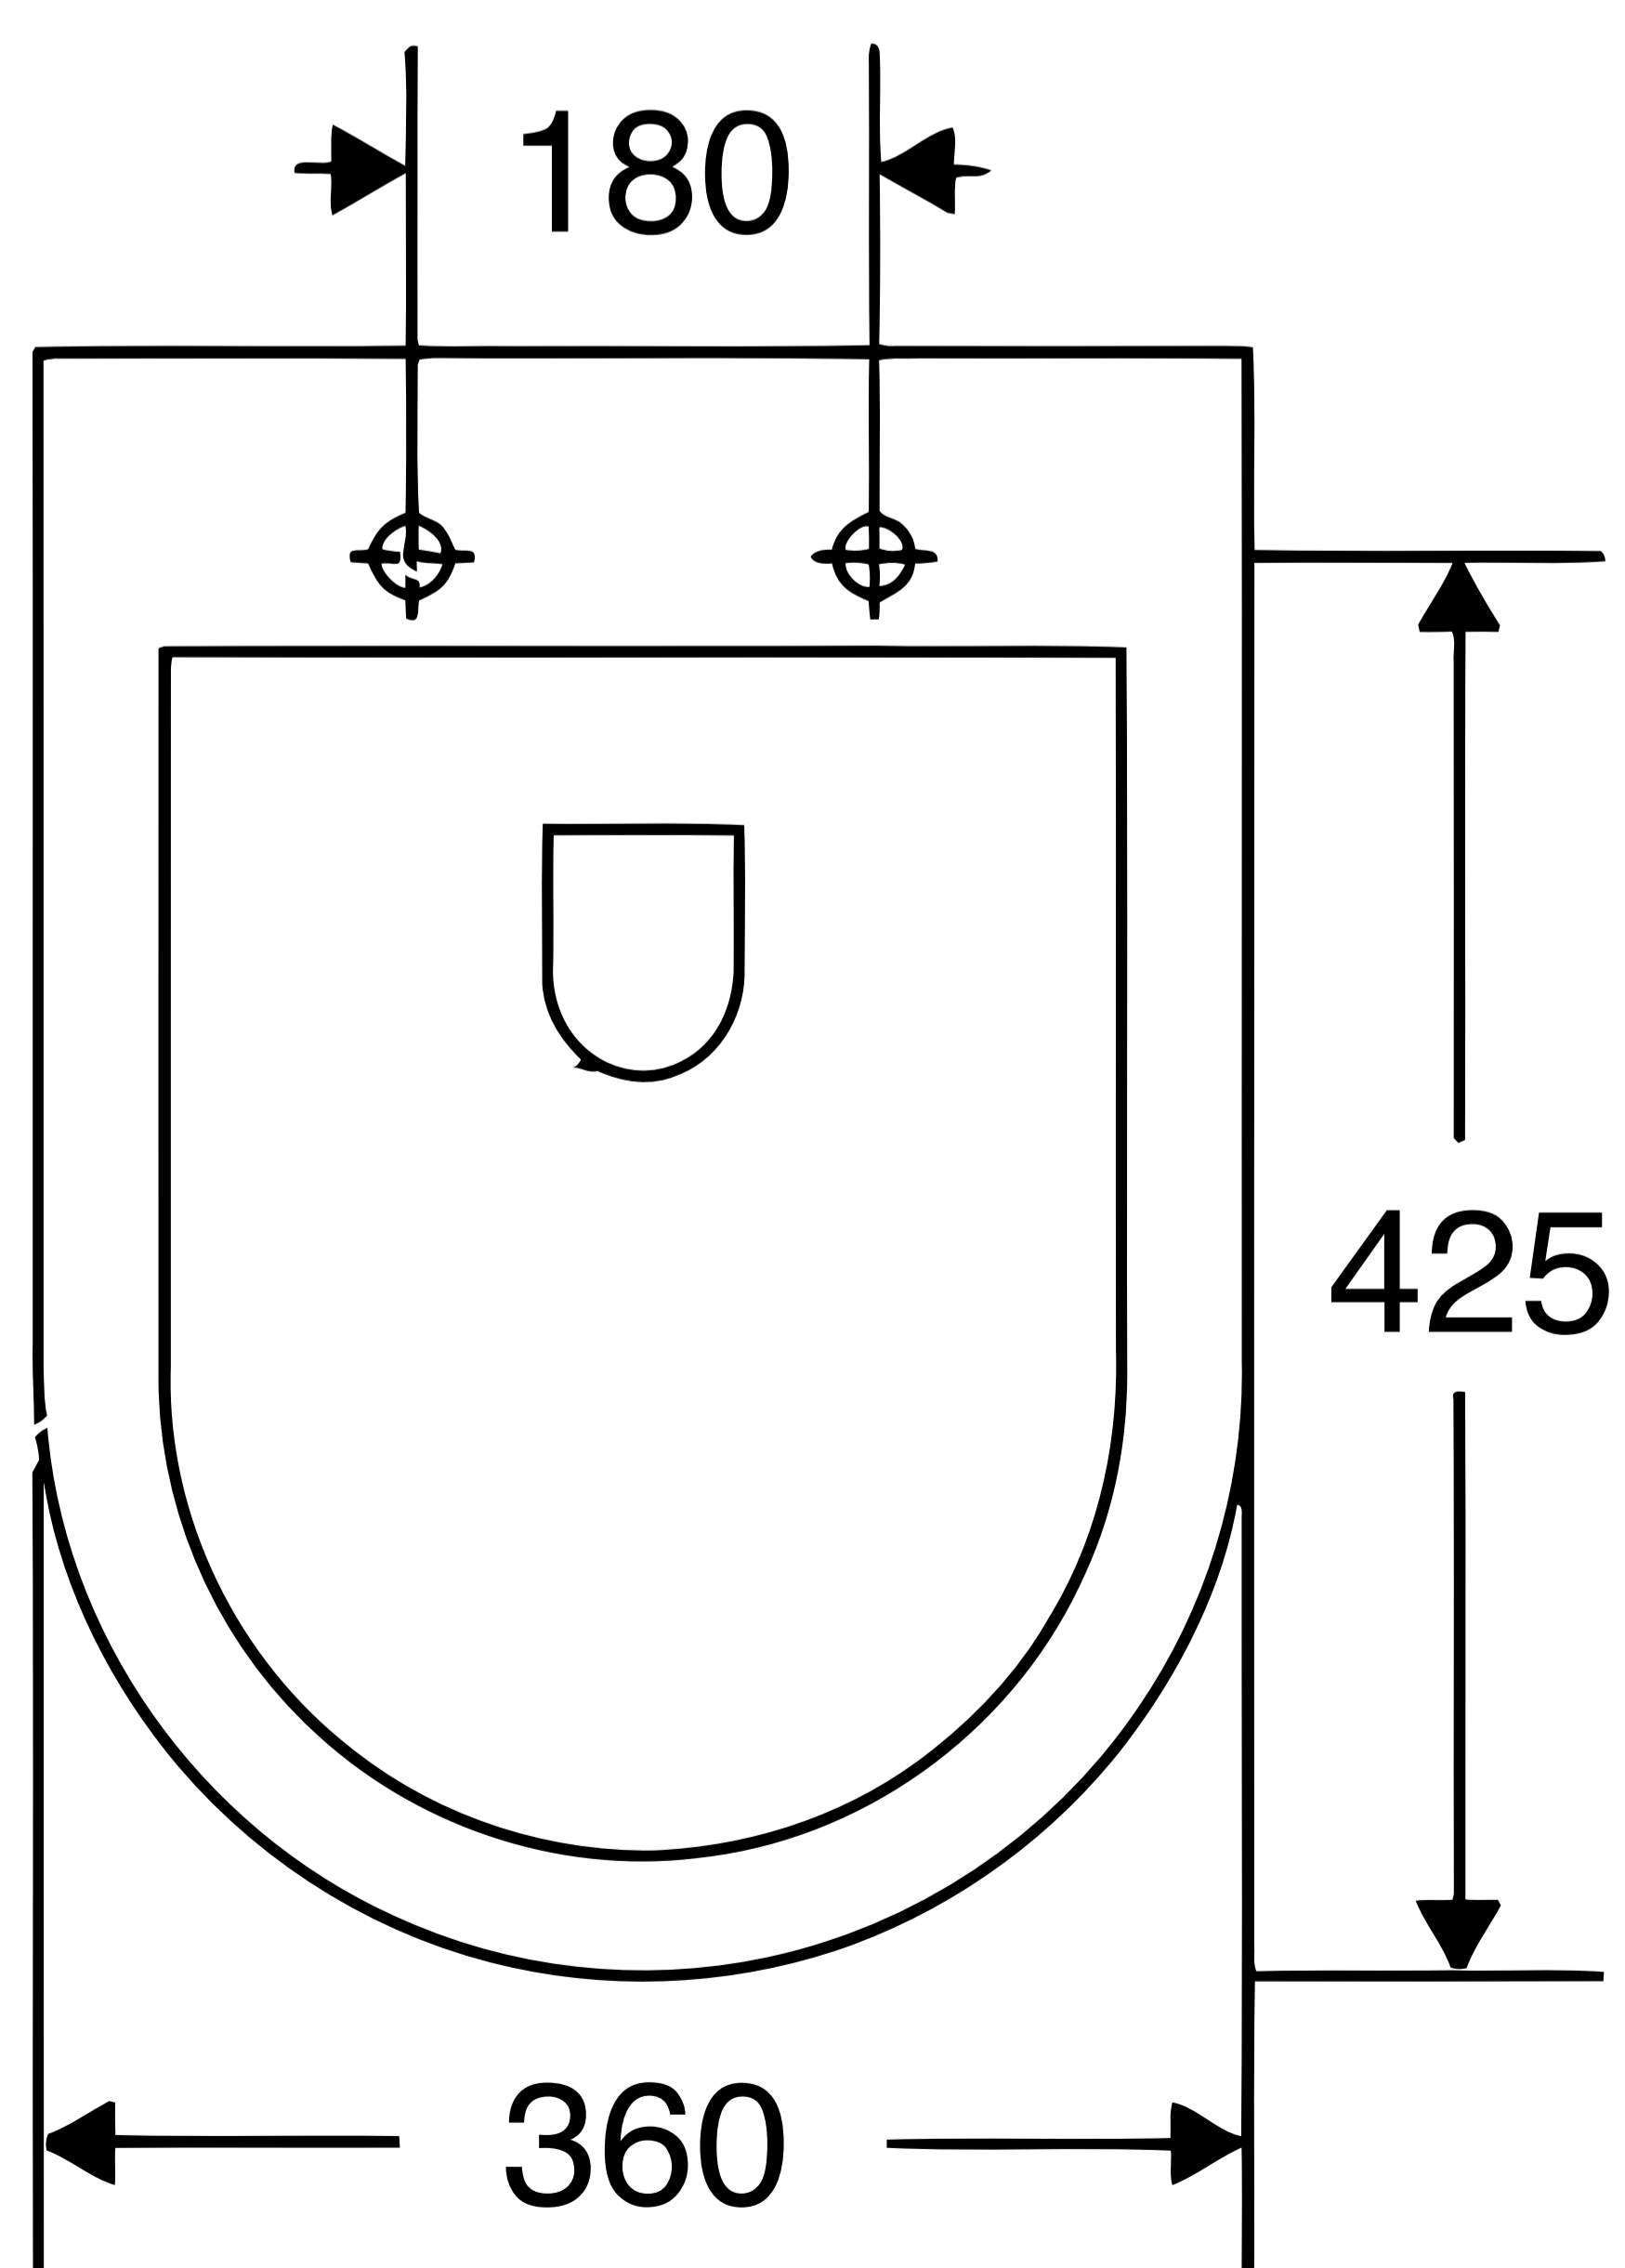

Swirl Flushing Wall Hung WC

Product Code : 1852

Technical Drawing

All dimension are in **mm**