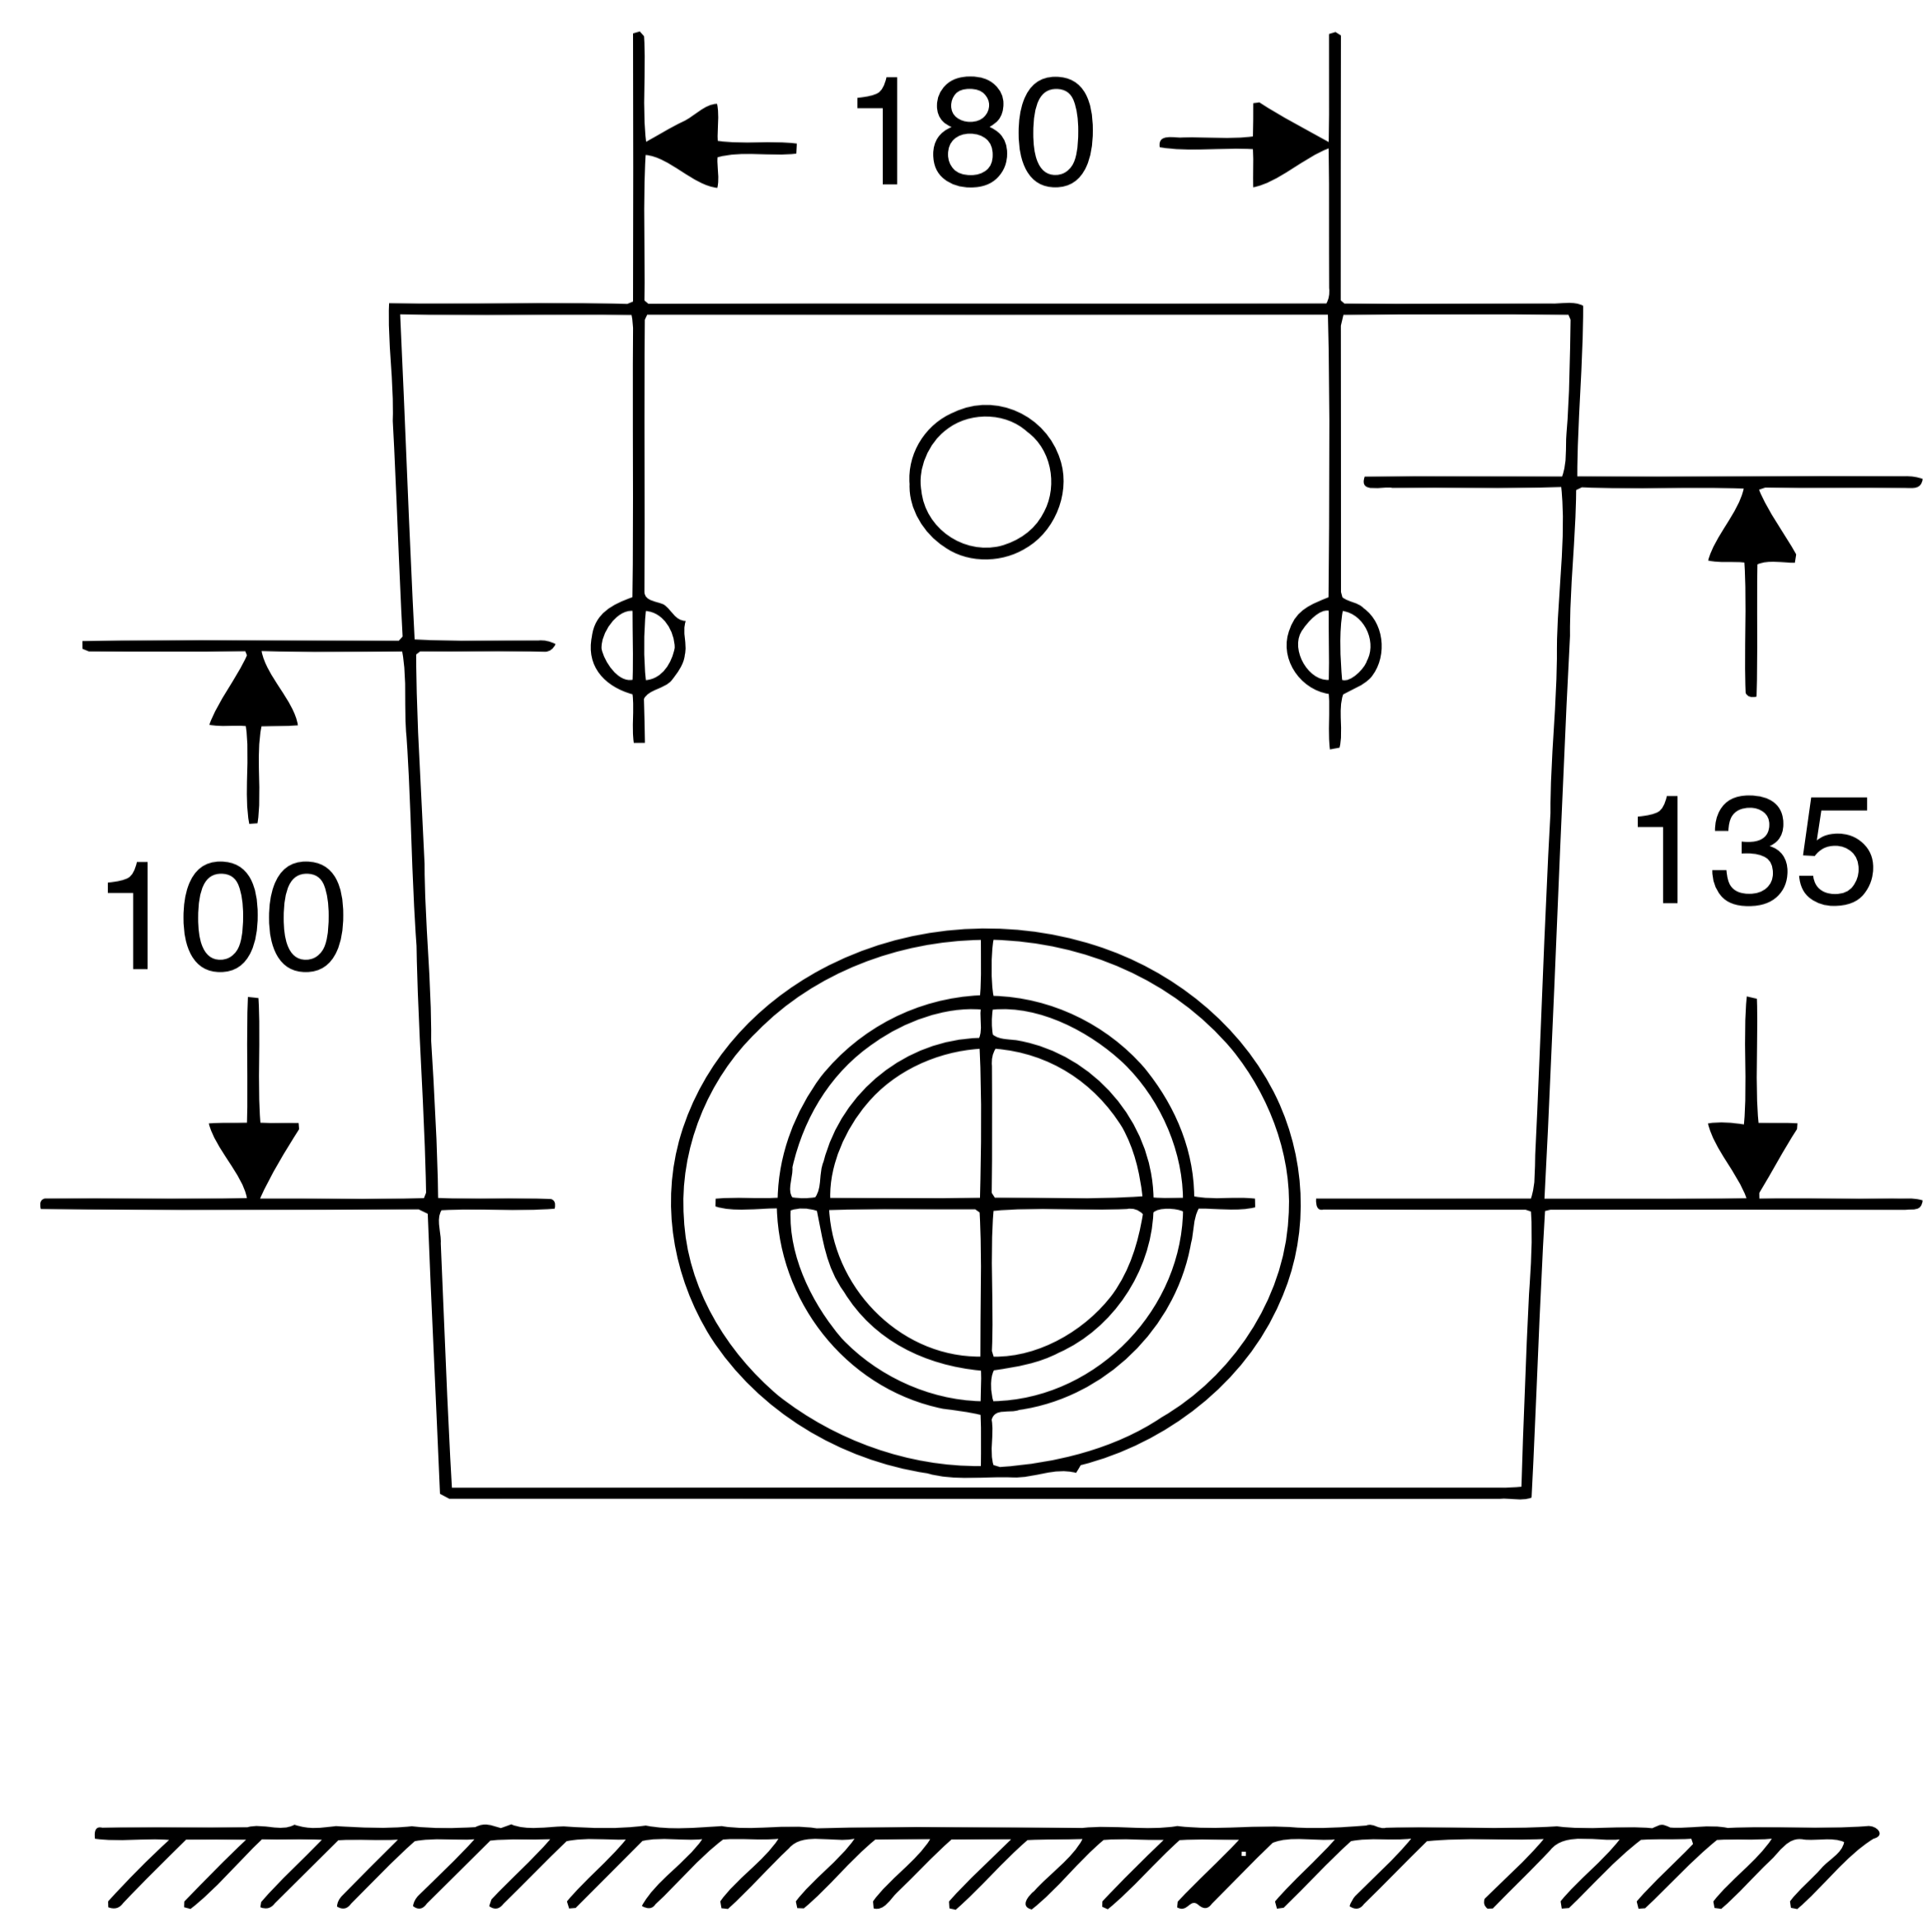

Swirl Flushing Wall Hung WC

Product Code : 1852

Technical Drawing

All dimension are in **mm**